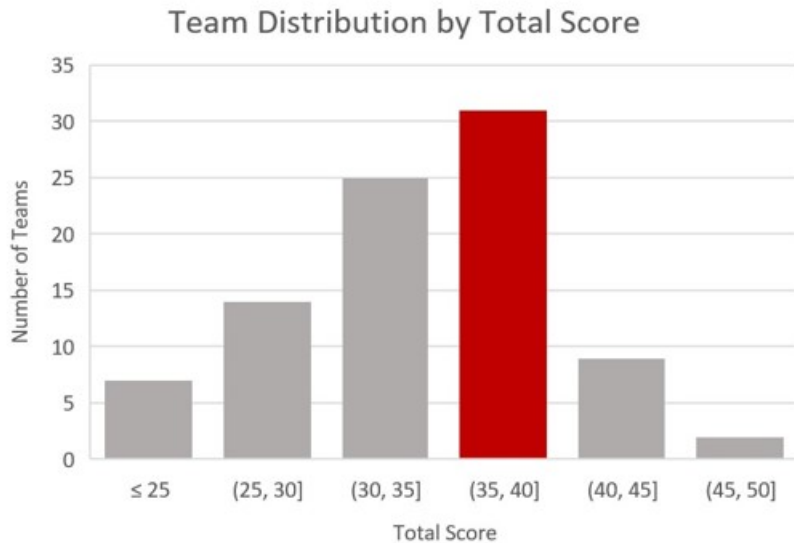

Team Name: The Potent Gusts

All Teams Total Scores:

Overall	Score
Average	33.67
Media	34.63

**This graph shows the distribution of all scores received. The red bar on the graph indicates which group of scores your team falls in.

Individual Teams Scores:

Criteria	Score	Percentile
Technical Difficulty	5.25	19.80%
Intuitiveness	5.75	10.50%
Usefulness/Impact	7.5	51.20%
Functionality	5.5	18.60%
Wow Factor	4.25	7.00%
Total	36.75	67.40%